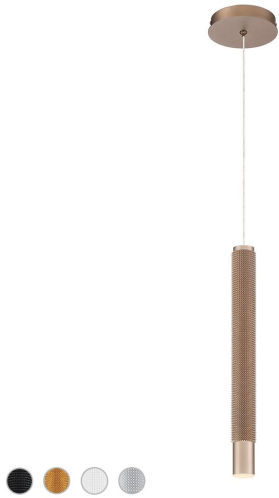

DAVENPORT, 2" ROUND PENDANT

Options Available

ITEM NO.	FINISH	SHADE
35710-011	WHITE	WHITE
35710-028	BLACK	BLACK
35710-035	GOLD	GOLD
35710-042	CHAMPAGNE	CHAMPAGNE
35710-057	ALUMINUM	ALUMINUM

PRODUCT DETAILS

No.	:	35710-042
Product Color	:	CHAMPAGNE
Product Material	:	METAL
Shade / Accent Colour	:	CHAMPAGNE
Shade / Accent Material	:	TEXTURED ALUMINUM
Diameter	:	1.75"
Height	:	16.25"
Overall Height	:	113.5"
Weight	:	1.5lbs

LIGHT SOURCE DETAILS

Light Source Type	:	INTEGRATED LED
Input Voltage	:	120V
Bulb Voltage	:	120V
Total Wattage	:	4.3W
Total Lumen	:	255lm
Kelvin	:	3000K
CRI	:	90+
Dimmable	:	No

TECHNICAL DETAILS

Hanging Support Type	:	WIRE
Hanging Support Length	:	96"
Canopy / Backplate Height	:	1.25"
Canopy / Backplate Dia.	:	5.25"
Location	:	DRY
Approval	:	
Title 24	:	Yes