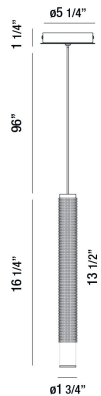

DAVENPORT, 2" ROUND PENDANT

Options Available

ITEM NO.	FINISH	SHADE
35710-011	WHITE	WHITE
35710-028	BLACK	BLACK
35710-035	GOLD	GOLD
35710-042	CHAMPAGNE	CHAMPAGNE
35710-057	ALUMINUM	ALUMINUM

PRODUCT DETAILS

No.	:	35710-042
Product Color	:	CHAMPAGNE
Product Material	:	METAL
Shade / Accent Colour	:	CHAMPAGNE
Shade / Accent Material	:	TEXTURED ALUMINUM
Diameter	:	1.75"
Height	:	16.25"
Overall Height	:	113.5"
Weight	:	1.5lbs

LIGHT SOURCE DETAILS

Light Source Type	:	INTEGRATED LED
Input Voltage	:	120V
Bulb Voltage	:	120V
Total Wattage	:	4.3W
Total Lumen	:	255lm
Kelvin	:	3000K
CRI	:	90+
Dimmable	:	No

TECHNICAL DETAILS

Hanging Support Type	:	WIRE
Hanging Support Length	:	96"
Canopy / Backplate Height	:	1.25"
Canopy / Backplate Dia.	:	5.25"
Location	:	DRY
Approval	:	
Title 24	:	Yes