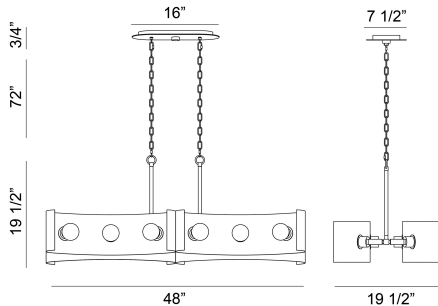

METALLO, 12 LIGHT ISLAND CHANDELIER

PRODUCT DETAILS

No.	:	38429-019
Product Color	:	VINTAGE NICKEL
Product Material	:	METAL
Shade / Accent Colour	:	VINTAGE NICKEL/BLACK
Shade / Accent Material	:	~
Length	:	48"
Width	:	19.5"
Height	:	19"
Overall Height	:	91"

Options Available

ITEM NO.	FINISH	SHADE
38429-019	VINTAGE NICKEL	NICKEL/BLACK NATURE
38429-026	BRONZE	BRASS/BRONZE

TECHNICAL DETAILS

Hanging Support Type	:	CHAIN
Hanging Support Length	:	72"
Canopy / Backplate Length	:	13.75"
Canopy / Backplate Height	:	0.75"
Canopy / Backplate Width	:	5"
Location	:	DRY
Approval	:	