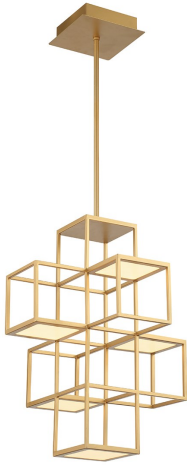

FERRO, 5 LIGHT LED PENDANT

PRODUCT DETAILS

No.	:	38260-018
Product Color	:	GOLD
Product Material	:	METAL
Shade / Accent Material	:	~
Length	:	15.5"
Width	:	15.5"
Height	:	21"
Overall Height	:	78"
Weight	:	12.7lbs

LIGHT SOURCE DETAILS

Light Source Type	:	INTEGRATED LED
Input Voltage	:	120V
Bulb Voltage	:	24V
Socket Type	:	LED
Total Wattage	:	26W
Total Lumen	:	1500lm
Kelvin	:	3000K
CRI	:	90
Dimmable	:	Yes

Options Available

ITEM NO.	FINISH	SHADE
38260-018	GOLD	
38260-029	BLACK	

TECHNICAL DETAILS

Hanging Support Type	:	ROD
Hanging Support Length	:	57"
Rods Included	:	3"+6"+12"+18"+18"
Canopy / Backplate Length	:	6.75"
Canopy / Backplate Height	:	1.5"
Canopy / Backplate Width	:	6.75"
Approval	:	
Title 24	:	Yes