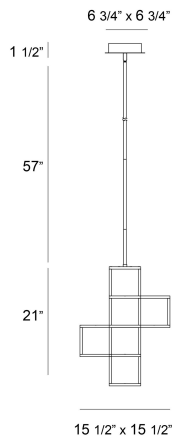

FERRO, 5 LIGHT LED PENDANT

PRODUCT DETAILS

No.	:	38260-018
Product Color	:	GOLD
Product Material	:	METAL
Shade / Accent Material	:	~
Length	:	15.5"
Width	:	15.5"
Height	:	21"
Overall Height	:	78"
Weight	:	12.7lbs

LIGHT SOURCE DETAILS

Light Source Type	:	INTEGRATED LED
Input Voltage	:	120V
Bulb Voltage	:	24V
Socket Type	:	LED
Total Wattage	:	26W
Total Lumen	:	1500lm
Kelvin	:	3000K
CRI	:	90
Dimmable	:	Yes

Options Available

ITEM NO.	FINISH	SHADE
38260-018	GOLD	
38260-029	BLACK	

TECHNICAL DETAILS

Hanging Support Type	:	ROD
Hanging Support Length	:	57"
Rods Included	:	3"+6"+12"+18"+18"
Canopy / Backplate Length	:	6.75"
Canopy / Backplate Height	:	1.5"
Canopy / Backplate Width	:	6.75"
Approval	:	
Title 24	:	Yes