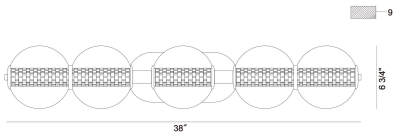

ATOMO, 5-LIGHT 38IN INTEGRATED LED VANITY

PRODUCT DETAILS

No.	:	47258-013
Product Color	:	GOLD
Product Material	:	GOLD
Shade / Accent Colour	:	CLEAR
Shade / Accent Material	:	GLASS
Length	:	38"
Height	:	6.75"
Ext	:	9"
Weight	:	9LBS
Shade Diameter	:	6.75"

LIGHT SOURCE DETAILS

Light Source Type	:	INTEGRATED LED
Bulb Voltage	:	36V
Total Wattage	:	25W
Delivered Lumens	:	2511LM
Kelvin	:	3000K
CRI	:	90
Dimmable	:	YES

OPTIONS AVAILABLE

ITEM NO.	FINISH	SHADE
47258-013	GOLD	CLEAR
47258-020	CHROME	CLEAR

TECHNICAL DETAILS

Hanging Support Type	:	J-BOX
Canopy / Backplate Length	:	12"
Canopy / Backplate Height	:	5.25"
Canopy / Backplate Width	:	1.5"
IP Rating	:	IP22
Title 24	:	YES
Beam Angle	:	360

PROJECT INFORMATION