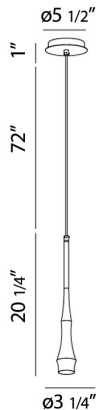

## TALA, 6" ROUND PENDANT

### PRODUCT DETAILS

No.	:	28406-021
Product Color	:	SATIN NICKEL
Product Material	:	METAL
Shade / Accent Colour	:	SATIN NICKEL
Shade / Accent Material	:	SLEEK METAL
Diameter	:	3.25"
Height	:	20.25"
Overall Height	:	93.25"
Weight	:	1.7lbs

### LIGHT SOURCE DETAILS

Number of Bulbs	:	1
Light Source	:	Halogen
Light Source Type	:	GU10
Input Voltage	:	120V
Bulb Voltage	:	120V
Socket Type	:	GU10
Wattage	:	50W
Total Wattage	:	50W
Bulb Included	:	No
Dimmable	:	Yes

### TECHNICAL DETAILS

Light Direction	:	Down
Hanging Support Type	:	WIRE
Hanging Support Length	:	72"
Canopy / Backplate Height	:	1"
Canopy / Backplate Dia.	:	5.5"
Adjustable Lamp Head	:	No
Location	:	DRY
Approval	:	