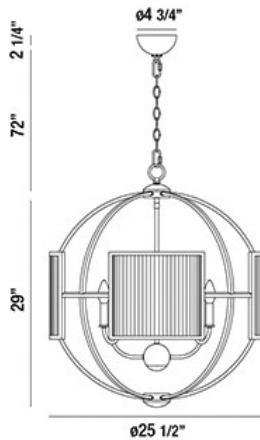

MANILOW, 26" ROUND CHANDELIER

Options Available

ITEM NO.	FINISH	SHADE
33848-013	POLISHED NICKEL	CLEAR
33848-020	BRASS	CLEAR

PRODUCT DETAILS

No.	:	33848-013
Product Color	:	POLISHED NICKEL
Product Material	:	METAL
Shade / Accent Colour	:	CLEAR
Shade / Accent Material	:	RIPPLE GLASS
Diameter	:	25.5"
Height	:	29"
Overall Height	:	103.25"
Weight	:	17lbs

LIGHT SOURCE DETAILS

Number of Bulbs	:	8
Light Source	:	Incandescent
Light Source Type	:	B10
Input Voltage	:	120V
Bulb Voltage	:	120V
Socket Type	:	E12
Wattage	:	60W
Total Wattage	:	480W
Bulb Included	:	No
Dimmable	:	Yes

TECHNICAL DETAILS

Hanging Support Type	:	CHAIN
Hanging Support Length	:	72"
Canopy / Backplate Height	:	2.25"
Canopy / Backplate Dia.	:	4.75"
Location	:	DRY
Approval	:	

PROJECT INFORMATION

Job Name: Date: Type: