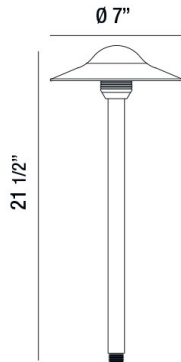

31936, PATH LIGHT,4W,LED,SOLID BRASS

PRODUCT DETAILS

No.	:	31936-019
Product Color	:	ANTIQUÉ BRONZE
Diameter	:	7"
Height	:	21.5"
Weight	:	1.9lbs

LIGHT SOURCE DETAILS

Light Source Type	:	INTEGRATED LED
Input Voltage	:	12V
Bulb Voltage	:	12V
Socket Type	:	LED
Total Wattage	:	4W
Total Lumen	:	150lm
Kelvin	:	2700K
CRI	:	80

TECHNICAL DETAILS

IP Rating	:	65
Approval	:	
Title 24	:	Yes

Options Available

ITEM NO.	FINISH	SHADE
31936-019	ANTIQUÉ BRONZE	

PROJECT INFORMATION

Job Name: Date: Type:

Comments: