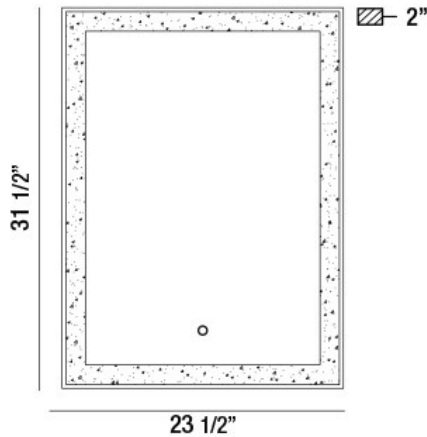

PROJECT INFORMATION

Job Name: Date: Type:

Comments: