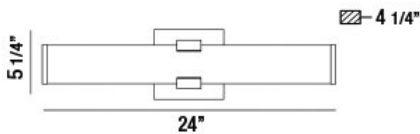

NOZZA, MEDIUM LED VANITY

PRODUCT DETAILS

No.	:	34147-016
Product Color	:	CHROME
Product Material	:	METAL
Shade / Accent Colour	:	CLEAR
Shade / Accent Material	:	ACRYLIC
Width	:	24"
Height	:	5.75"
Ext	:	4.25"
Weight	:	3.8lbs

LIGHT SOURCE DETAILS

Light Source Type	:	INTEGRATED LED
Input Voltage	:	120V
Bulb Voltage	:	120V
Total Wattage	:	30W
Total Lumen	:	2700lm
Kelvin	:	3000K
CRI	:	90+
Dimmable	:	Yes

Options Available

ITEM NO.	FINISH	SHADE
34147-016	CHROME	CLEAR

TECHNICAL DETAILS

Canopy / Backplate Length	:	5.75"
Canopy / Backplate Height	:	1.5"
Canopy / Backplate Width	:	5.75"
Mounting	:	Up or Down
Location	:	DAMP
Approval	:	

PROJECT INFORMATION

Job Name: Date: Type: