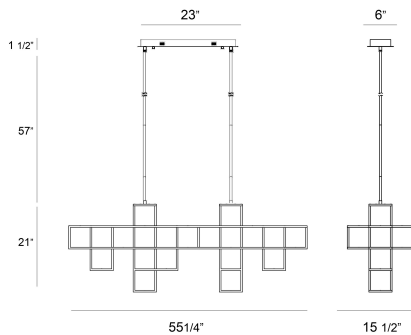

FERRO, 13 LIGHT LINEAR LED CHANDELIER

PRODUCT DETAILS

No.	:	38257-018
Product Color	:	GOLD
Product Material	:	METAL
Shade / Accent Material	:	~
Length	:	55.25"
Width	:	15.5"
Height	:	21"
Overall Height	:	78"
Weight	:	33.7lbs

ITEM NO.	FINISH	SHADE
38257-018	GOLD	
38257-021	BLACK	

TECHNICAL DETAILS

Hanging Support Type	:	ROD
Hanging Support Length	:	57"
Rods Included	:	3"+6"+12"+18"+18"
Canopy / Backplate Length	:	23"
Canopy / Backplate Height	:	1.75"
Canopy / Backplate Width	:	6"
Approval	:	
Title 24	:	Yes