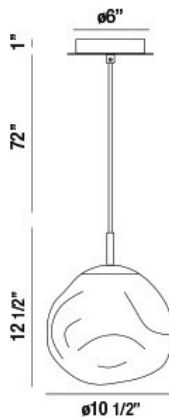

## BANKWELL, 11" ROUND PENDANT

### PRODUCT DETAILS

No.	:	34287-026
Product Color	:	CHROME
Product Material	:	METAL
Shade / Accent Colour	:	CHROME
Shade / Accent Material	:	HAND-BLOWN GLASS
Diameter	:	10.5"
Height	:	12.5"
Overall Height	:	85.5"
Weight	:	2.2lbs

### TECHNICAL DETAILS

Hanging Support Type	:	WIRE
Hanging Support Length	:	72"
Canopy / Backplate Height	:	1"
Canopy / Backplate Dia.	:	6"
Location	:	DRY
Approval	:	