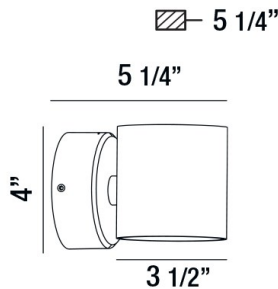

### PRODUCT DETAILS

No.	:	28292-029
Product Color	:	GRAPHITE GREY
Shade / Accent Colour	:	FROST PC
Width	:	3.5"
Height	:	4"
Ext	:	5.25"
Weight	:	1.9lbs

### TECHNICAL DETAILS

Light Direction	:	Down
Canopy / Backplate Dia.	:	3.56"
Driver	:	Electronic driver 120V 50/60Hz
Adjustable Lamp Head	:	No
IP Rating	:	54
Location	:	WET
Approval	:	
Title 24	:	Yes