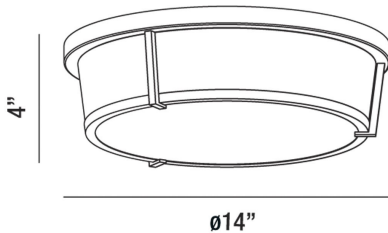

30140, 14" CEILING MOUNT

PRODUCT DETAILS

No.	:	30140-011
Product Color	:	SATIN NICKEL
Shade / Accent Colour	:	WHITE ACRYLIC
Diameter	:	14"
Height	:	4"
Weight	:	3.1lbs

LIGHT SOURCE DETAILS

Light Source Type	:	INTEGRATED LED
Input Voltage	:	120V
Bulb Voltage	:	120V
Total Wattage	:	18W
Total Lumen	:	1600lm
Kelvin	:	3000K
CRI	:	80
Dimmable	:	Yes

Options Available

ITEM NO.	FINISH	SHADE
30140-011	SATIN NICKEL	WHITE ACRYLIC

TECHNICAL DETAILS

Adjustable Lamp Head	:	No
Location	:	DRY
Approval	:	

PROJECT INFORMATION

 Job Name: Date: Type:

 Comments: