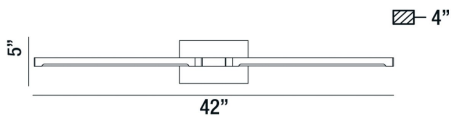

TECHNICAL DETAILS

Mounting	:	Down
Location	:	DRY
Approval	:	

PROJECT INFORMATION

Job Name: Date: Type:

Comments: