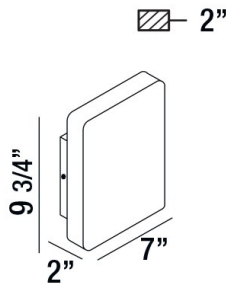

PORT, LED OUTDOOR WALL MOUNT

PRODUCT DETAILS

No.	:	28275-015
Product Color	:	MARINE GREY
Shade / Accent Colour	:	FROST PC
Width	:	7"
Height	:	9.75"
Ext	:	2"
Weight	:	2.1lbs

LIGHT SOURCE DETAILS

Light Source Type	:	INTEGRATED LED
Input Voltage	:	120V
Bulb Voltage	:	120V
Socket Type	:	LED
Total Wattage	:	10W
Total Lumen	:	420lm
Kelvin	:	3000K
CRI	:	80
Dimmable	:	No

Options Available

ITEM NO.	FINISH	SHADE
28275-015	MARINE GREY	FROST PC
28275-022	GRAPHITE GREY	FROST PC

TECHNICAL DETAILS

Light Direction	:	Down
Canopy / Backplate Length	:	7.32"
Canopy / Backplate Width	:	1.12"
Adjustable Lamp Head	:	No
IP Rating	:	54
Location	:	WET
Approval	:	
Title 24	:	Yes