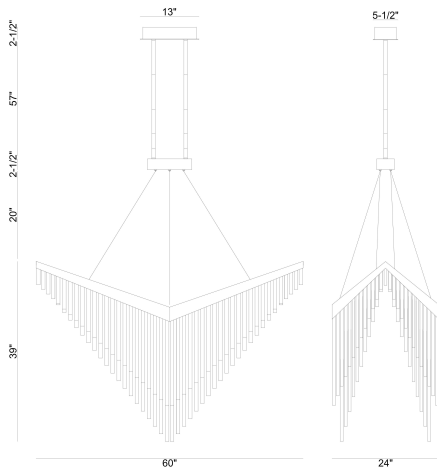

VIVIEN, 60IN INTEGRATED LED GRAND CHANDELIER

PRODUCT DETAILS

No.	:	47188-020
Product Color	:	MATTE BLACK
Product Material	:	BLACK
Shade / Accent Colour	:	CLEAR
Shade / Accent Material	:	ACRYLIC
Length	:	60"
Width	:	24"
Height	:	39"
Weight	:	88.1LBS

LIGHT SOURCE DETAILS

Light Source Type	:	INTEGRATED LED
Bulb Voltage	:	120V
Total Wattage	:	75W
Delivered Lumens	:	1618LM
Kelvin	:	3000K
CRI	:	90
Dimmable	:	YES

OPTIONS AVAILABLE

ITEM NO.	FINISH	SHADE
47188-013	MATTE GOLD	CLEAR
47188-020	MATTE BLACK	CLEAR

TECHNICAL DETAILS

Hanging Support Type	:	ROD
Canopy / Backplate Length	:	15"
Canopy / Backplate Height	:	2.5"
Canopy / Backplate Width	:	7.5"
IP Rating	:	IP22
Beam Angle	:	360

PROJECT INFORMATION

 Job Name: Date: Type: