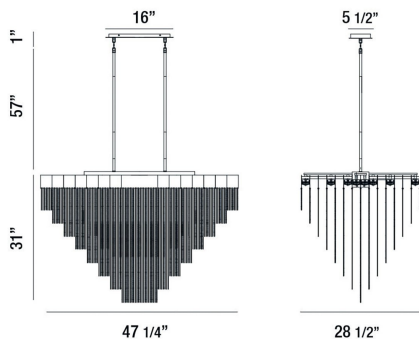

BLOOMFIELD, 47" CHANDELIER

PRODUCT DETAILS

No.	:	37096-014
Product Color	:	ANTIQUE BRUSH GOLD
Product Material	:	METAL
Shade / Accent Material	:	METAL
Length	:	47.25"
Width	:	28.5"
Height	:	31"
Overall Height	:	89"
Weight	:	39lbs

LIGHT SOURCE DETAILS

Light Source Type	:	INTEGRATED LED
Input Voltage	:	120V
Bulb Voltage	:	120V
Socket Type	:	LED
Total Wattage	:	99W
Total Lumen	:	4800lm
Kelvin	:	3000K
CRI	:	>90
Dimmable	:	Yes

Options Available

ITEM NO.	FINISH	SHADE
37096-014	ANTIQUE BRUSH GOLD	

TECHNICAL DETAILS

Hanging Support Type	:	ROD
Hanging Support Length	:	57"
Rods Included	:	3"+6"+12"+18"+18"
Canopy / Backplate Length	:	16"
Canopy / Backplate Height	:	1"
Canopy / Backplate Width	:	5.5"
Location	:	DRY
Title 24	:	Yes