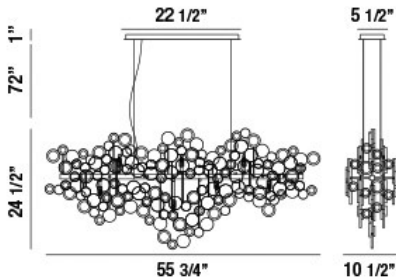

## TRENTO, 56" LINEAR CHANDELIER

### PRODUCT DETAILS

No.	:	34032-015
Product Color	:	CHAMPAGNE SILVER
Product Material	:	METAL
Shade / Accent Colour	:	CLEAR
Shade / Accent Material	:	HAND PRESSED GLASS
Length	:	55.75"
Width	:	10.5"
Height	:	24.5"
Overall Height	:	97.5"
Weight	:	56lbs

### TECHNICAL DETAILS

Hanging Support Type	:	AIRCRAFT CABLE
Hanging Support Length	:	72"
Canopy / Backplate Length	:	22.5"
Canopy / Backplate Height	:	1"
Canopy / Backplate Width	:	5.5"
Location	:	DRY
Approval	:	