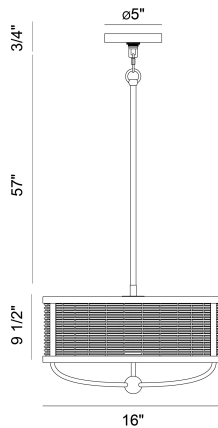

COMPARELLI, 3 LIGHT CHANDELIER

PRODUCT DETAILS

No.	:	38159-022
Product Color	:	OFF WHITE
Product Material	:	METAL
Shade / Accent Colour	:	LIGHT RATTAN
Shade / Accent Material	:	RATTAN
Diameter	:	16"
Height	:	9.75"
Overall Height	:	67"
Weight	:	6.5lbs

LIGHT SOURCE DETAILS

Number of Bulbs	:	3
Light Source	:	Incandescent
Light Source Type	:	A19
Input Voltage	:	120V
Bulb Voltage	:	120V
Socket Type	:	E26
Wattage	:	60W
Total Wattage	:	180W
Bulb Included	:	No
Dimmable	:	No

Options Available

ITEM NO.	FINISH	SHADE
38159-015	DARK BRONZE	DARK BEIGE
38159-022	OFF WHITE	LIGHT RATTAN

TECHNICAL DETAILS

Hanging Support Type	:	ROD
Hanging Support Length	:	57"
Rods Included	:	3"+6"+12"+18"+18"
Canopy / Backplate Height	:	0.75"
Canopy / Backplate Dia.	:	5"
Location	:	DRY
Approval	:	