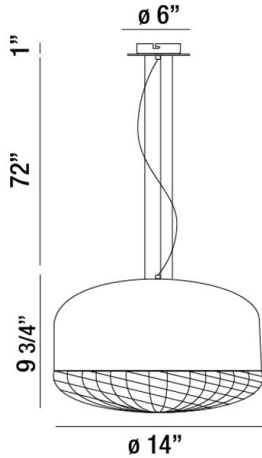

## CORSON, 14" ROUND PENDANT

### PRODUCT DETAILS

No.	:	31869-027
Product Color	:	WHITE
Product Material	:	METAL
Shade / Accent Colour	:	CLEAR
Shade / Accent Material	:	CAST WEAVE GLASS
Diameter	:	14"
Height	:	9.75"
Overall Height	:	82.75"
Weight	:	9.2lbs

### TECHNICAL DETAILS

Light Direction	:	Down
Hanging Support Type	:	AIRCRAFT CABLE
Hanging Support Length	:	72"
Canopy / Backplate Height	:	1"
Canopy / Backplate Dia.	:	6"
Adjustable Lamp Head	:	No
Location	:	DRY
Approval	:	