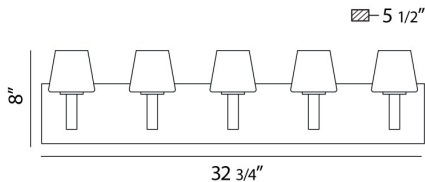

ANGLO, 33" VANITY LIGHT

PRODUCT DETAILS

No.	:	23044-029
Product Color	:	SATIN NICKEL
Product Material	:	METAL
Shade / Accent Colour	:	OPAL WHITE
Shade / Accent Material	:	GLASS
Width	:	32.75"
Height	:	8"
Ext	:	5.5"
Weight	:	8.8lbs

Options Available

ITEM NO.	FINISH	SHADE
23044-012	CHROME	OPAL WHITE
23044-029	SATIN NICKEL	OPAL WHITE

TECHNICAL DETAILS

Light Direction	:	Up
Adjustable Lamp Head	:	No
Mounting	:	Up
Location	:	DAMP
Approval	:	