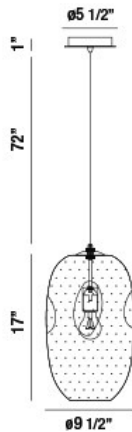

LABRIA, 10" ROUND PENDANT

PRODUCT DETAILS

No.	:	34034-019
Product Color	:	CHROME
Product Material	:	METAL
Shade / Accent Colour	:	PINK
Shade / Accent Material	:	TEXTURED GLASS
Diameter	:	9.5"
Height	:	17"
Overall Height	:	90"
Weight	:	5.9lbs

LIGHT SOURCE DETAILS

Number of Bulbs	:	1
Light Source	:	Incandescent
Light Source Type	:	A19
Input Voltage	:	120V
Bulb Voltage	:	120V
Socket Type	:	E26
Wattage	:	40W
Total Wattage	:	40W
Bulb Included	:	No
Dimmable	:	Yes

Options Available

ITEM NO.	FINISH	SHADE
34034-019	CHROME	PINK
34034-026	CHROME	SMOKE
34034-033	CHROME	GREEN

TECHNICAL DETAILS

Hanging Support Type	:	WIRE
Hanging Support Length	:	72"
Canopy / Backplate Height	:	1"
Canopy / Backplate Dia.	:	5.5"
Location	:	DRY
Approval	:	