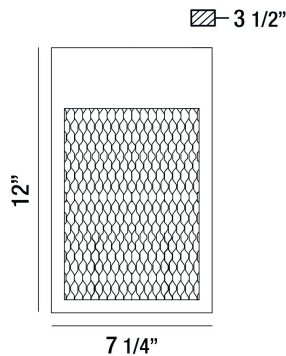

TECHNICAL DETAILS

Mounting	:	Down
Location	:	DAMP
Approval	:	

PROJECT INFORMATION

Job Name: Date: Type:

Comments: