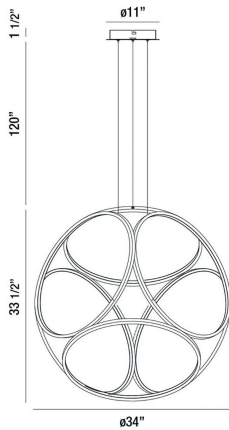

GLENVIEW, 34" PENDANT

Options Available

ITEM NO.	FINISH	SHADE
37104-016	CHROME	WHITE
37104-023	GOLD	WHITE

PRODUCT DETAILS

No.	:	37104-016
Product Color	:	CHROME
Product Material	:	METAL
Shade / Accent Colour	:	WHITE
Shade / Accent Material	:	ACRYLIC
Diameter	:	34"
Height	:	33.5"
Overall Height	:	155"
Weight	:	7lbs

LIGHT SOURCE DETAILS

Light Source Type	:	INTEGRATED LED
Input Voltage	:	120V
Bulb Voltage	:	24~36V
Socket Type	:	LED
Total Wattage	:	70W
Total Lumen	:	3500lm
Kelvin	:	3000K
CRI	:	>80
Dimmable	:	Yes

TECHNICAL DETAILS

Hanging Support Type	:	WIRE
Hanging Support Length	:	120"
Canopy / Backplate Height	:	1.5"
Canopy / Backplate Dia.	:	11"
Location	:	DRY
Title 24	:	Yes

PROJECT INFORMATION

 Job Name: Date: Type:

 Comments: