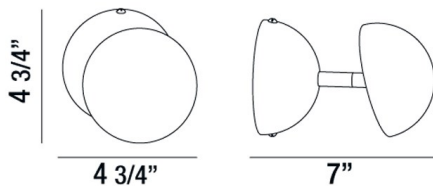

NOBLE, WALL MOUNT

PRODUCT DETAILS

No.	:	28157-014
Product Color	:	CHROME
Product Material	:	METAL
Shade / Accent Colour	:	POLISHED CHROME
Shade / Accent Material	:	METAL
Width	:	4.75"
Height	:	4.75"
Ext	:	7"
Weight	:	1.3lbs
Shade Diameter	:	4.75"

LIGHT SOURCE DETAILS

Light Source Type	:	INTEGRATED LED
Input Voltage	:	120V
Bulb Voltage	:	120V
Total Wattage	:	6W
Total Lumen	:	540lm
Kelvin	:	4000K
CRI	:	80+
Dimmable	:	Yes

Options Available

ITEM NO.	FINISH	SHADE
28157-014	CHROME	POLISHED CHROME

TECHNICAL DETAILS

Canopy / Backplate Height	:	2.5"
Canopy / Backplate Dia.	:	4.68"
Adjustable Lamp Head	:	Yes
Location	:	DRY
Approval	:	

PROJECT INFORMATION

 Job Name: Date: Type:

 Comments: