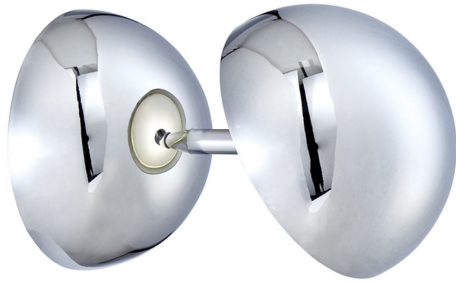

NOBLE, WALL MOUNT

PRODUCT DETAILS

No.	:	28157-014
Product Color	:	CHROME
Product Material	:	METAL
Shade / Accent Colour	:	POLISHED CHROME
Shade / Accent Material	:	METAL
Width	:	4.75"
Height	:	4.75"
Ext	:	7"
Weight	:	1.3lbs
Shade Diameter	:	4.75"

LIGHT SOURCE DETAILS

Light Source Type	:	INTEGRATED LED
Input Voltage	:	120V
Bulb Voltage	:	120V
Total Wattage	:	6W
Total Lumen	:	540lm
Kelvin	:	4000K
CRI	:	80+
Dimmable	:	Yes

Options Available

ITEM NO.	FINISH	SHADE
28157-014	CHROME	POLISHED CHROME

TECHNICAL DETAILS

Canopy / Backplate Height	:	2.5"
Canopy / Backplate Dia.	:	4.68"
Adjustable Lamp Head	:	Yes
Location	:	DRY
Approval	:	

PROJECT INFORMATION

 Job Name: Date: Type:

 Comments: