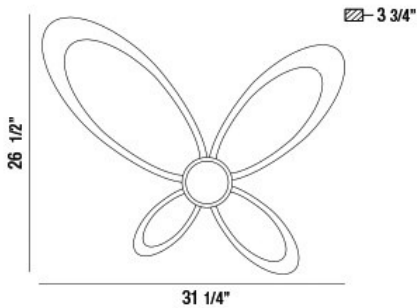

### PRODUCT DETAILS

No.	:	34114-025
Product Color	:	SILVER
Product Material	:	METAL
Shade / Accent Colour	:	FROSTED
Shade / Accent Material	:	ACRYLIC
Width	:	31.25"
Height	:	26.5"
Ext	:	3.75"
Weight	:	3.4lbs

### TECHNICAL DETAILS

Canopy / Backplate Height	:	3.5"
Canopy / Backplate Dia.	:	4.75"
Location	:	DRY
Approval	:	