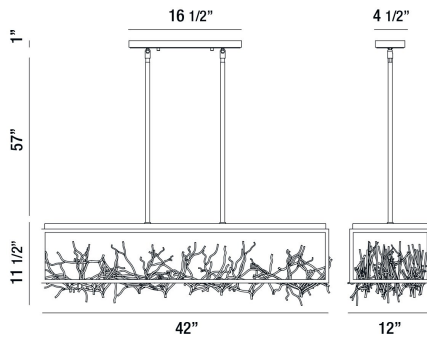

## AERIE, 42" RECTANGULAR CHANDELIER

### PRODUCT DETAILS

No.	:	35642-015
Product Color	:	BRONZE
Product Material	:	METAL
Shade / Accent Colour	:	GOLD
Shade / Accent Material	:	BRANCH ACCENTS
Length	:	42"
Width	:	12"
Height	:	11.5"
Overall Height	:	69.5"
Weight	:	40.4lbs

### TECHNICAL DETAILS

Hanging Support Type	:	ROD
Hanging Support Length	:	57"
Rods Included	:	3"+6"+12"+18"+18"
Canopy / Backplate Length	:	16.5"
Canopy / Backplate Height	:	1"
Canopy / Backplate Width	:	4.5"
Location	:	DRY
Approval	:	