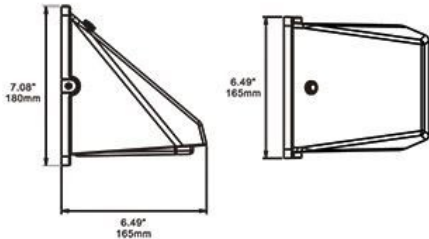

26078, LED FLOODLIGHT

PRODUCT DETAILS

No.	:	26078-014
Product Color	:	BLACK
Shade / Accent Colour	:	BLACK
Height	:	7"
Ext	:	6.5"
Weight	:	2.9lbs

LIGHT SOURCE DETAILS

Light Source Type	:	INTEGRATED LED
Input Voltage	:	DULV
Bulb Voltage	:	120V
Socket Type	:	LED
Total Wattage	:	12W
Total Lumen	:	850lm
Kelvin	:	5000K
CRI	:	72

Options Available

ITEM NO.	FINISH	SHADE
26078-014	BLACK	BLACK

TECHNICAL DETAILS

Light Direction	:	Down
Canopy / Backplate Length	:	6.49"
Canopy / Backplate Height	:	7.08"
Canopy / Backplate Width	:	6.49"
Adjustable Lamp Head	:	No
IP Rating	:	66
Location	:	WET
Approval	:	
Title 24	:	Yes