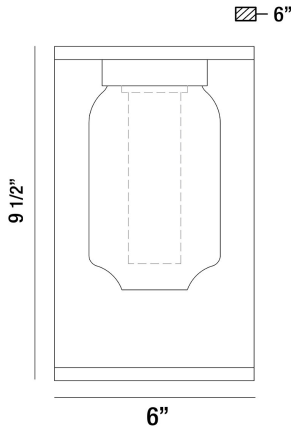

GRAYDON, OUTDOOR LED WALL SCONCE

PRODUCT DETAILS

No.	:	35950-011
Product Color	:	ANTIQUE GREY
Shade / Accent Colour	:	CLEAR GLASS
Width	:	6"
Height	:	9.5"
Ext	:	6"
Weight	:	4.6lbs

LIGHT SOURCE DETAILS

Light Source Type	:	INTEGRATED LED
Input Voltage	:	120V
Bulb Voltage	:	120V
Socket Type	:	LED
Total Wattage	:	5W
Total Lumen	:	350lm
Kelvin	:	3000K
CRI	:	85
Dimmable	:	Yes

Options Available

ITEM NO.	FINISH	SHADE
35950-011	ANTIQUE GREY	CLEAR GLASS

TECHNICAL DETAILS

Canopy / Backplate Length	:	0.5"
Canopy / Backplate Width	:	6"
IP Rating	:	44
Location	:	WET
Approval	:	
Title 24	:	Yes