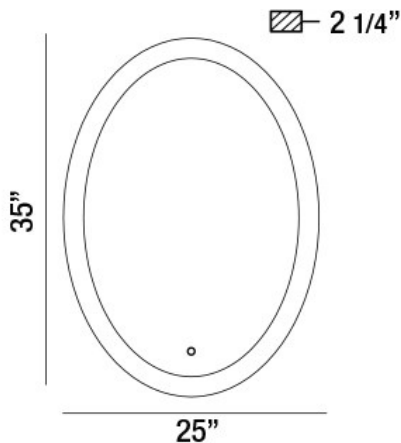

TECHNICAL DETAILS

Location Approval	:	DAMP
	:	

PROJECT INFORMATION

Job Name: Date: Type:

Comments: