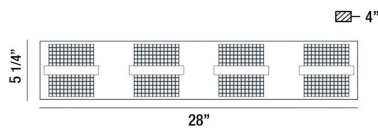

TECHNICAL DETAILS

Approval	:	
Title 24	:	Yes

PROJECT INFORMATION

Job Name: Date: Type:

Comments: