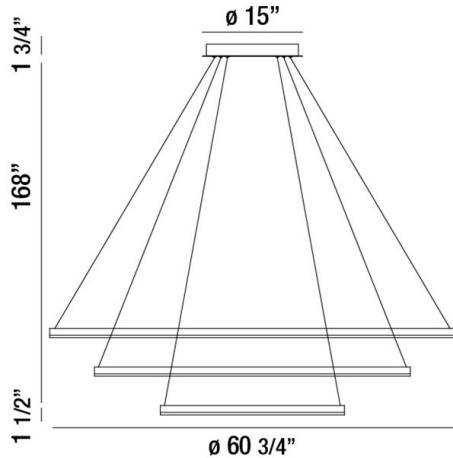

SPUNTO, 61" ROUND CHANDELIER

PRODUCT DETAILS

No.	:	31474-016
Product Color	:	SILVER
Product Material	:	METAL
Shade / Accent Colour	:	OPAL WHITE
Shade / Accent Material	:	ACRYLIC
Diameter	:	60.75"
Height	:	1.5"
Overall Height	:	171.25"
Weight	:	41.3lbs

LIGHT SOURCE DETAILS

Light Source Type	:	INTEGRATED LED
Input Voltage	:	120V
Bulb Voltage	:	120V
Total Wattage	:	216W
Total Lumen	:	8600lm
Kelvin	:	3000K
CRI	:	80+
Dimmable	:	Yes

Options Available

ITEM NO.	FINISH	SHADE
31474-016	SILVER	OPAL WHITE
31474-023	MATTE BLACK	OPAL WHITE

TECHNICAL DETAILS

Light Direction	:	Down
Hanging Support Type	:	AIRCRAFT CABLE
Hanging Support Length	:	168"
Canopy / Backplate Height	:	1.75"
Canopy / Backplate Dia.	:	15"
Adjustable Lamp Head	:	No
Location	:	DRY
Approval	:	