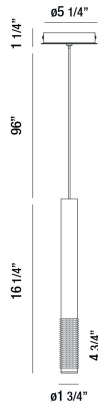

DAVENPORT, 2" ROUND PENDANT

PRODUCT DETAILS

No.	:	35709-039
Product Color	:	GOLD
Product Material	:	METAL
Shade / Accent Colour	:	GOLD
Shade / Accent Material	:	TEXTURED ALUMINUM
Diameter	:	1.75"
Height	:	16.25"
Overall Height	:	113.5"
Weight	:	1.4lbs

LIGHT SOURCE DETAILS

Light Source Type	:	INTEGRATED LED
Input Voltage	:	120V
Bulb Voltage	:	120V
Total Wattage	:	4.3W
Total Lumen	:	255lm
Kelvin	:	3000K
CRI	:	90+
Dimmable	:	No

Options Available

ITEM NO.	FINISH	SHADE
35709-015	WHITE	WHITE
35709-022	BLACK	BLACK
35709-039	GOLD	GOLD
35709-046	CHAMPAGNE	CHAMPAGNE
35709-053	ALUMINUM	ALUMINUM

TECHNICAL DETAILS

Hanging Support Type	:	WIRE
Hanging Support Length	:	96"
Canopy / Backplate Height	:	1.25"
Canopy / Backplate Dia.	:	5.25"
Location	:	DRY
Approval	:	

PROJECT INFORMATION

Job Name: Date: Type: