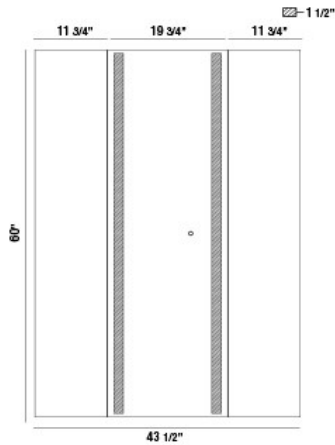

PROJECT INFORMATION

Job Name: Date: Type:

Comments: