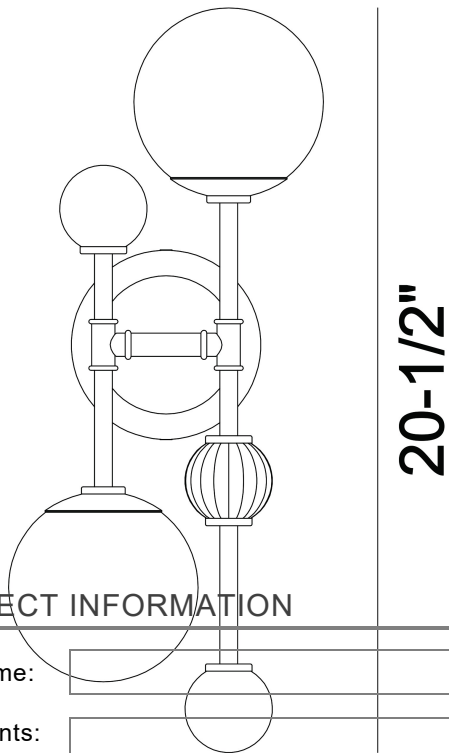

TRAITON, 2-LIGHT 20IN WALL SCONCE

PRODUCT DETAILS

No.	:	47359-017
Product Color	:	GOLD
Product Material	:	GOLD
Shade / Accent Colour	:	CLEAR
Shade / Accent Material	:	GLASS
Length	:	8"
Width	:	5"
Height	:	20"
Ext	:	6"
Weight	:	3.9LBS
Shade Height	:	4"
Shade Diameter	:	5"

LIGHT SOURCE DETAILS

Number of Bulbs	:	2
Light Source Type	:	B10
Bulb Voltage	:	120V
Socket Type	:	E12 / E26
Wattage	:	60W
Total Wattage	:	120 / 60W
Bulb Included	:	NO
Dimmable	:	YES

OPTIONS AVAILABLE

ITEM NO.	FINISH	SHADE
47359-017	GOLD	CLEAR

6"

TECHNICAL DETAILS

Hanging Support Type	:	J-BOX
Canopy / Backplate Height	:	1"
Canopy / Backplate Dia.	:	5"
IP Rating	:	IP22
Beam Angle	:	180

20-1/2"

PROJECT INFORMATION

Job Name: Date: Type:

Comments: