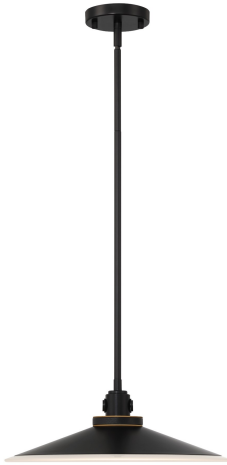

DECKARD, 16IN INTEGRATED LED OUTDOOR PENDANT

PRODUCT DETAILS

No.	:	47405-011
Product Color	:	GOLD-BLACK MIX
Product Material	:	GOL-BLK
Shade / Accent Colour	:	BLACK
Shade / Accent Material	:	GLASS
Diameter	:	16"
Height	:	4.5"
Weight	:	10.8LBS
Shade Height	:	2"
Shade Diameter	:	16"

LIGHT SOURCE DETAILS

Light Source Type	:	INTEGRATED LED
Bulb Voltage	:	36V
Total Wattage	:	14W
Delivered Lumens	:	303LM
Kelvin	:	3000K
CRI	:	90
Dimmable	:	YES

OPTIONS AVAILABLE

ITEM NO.	FINISH	SHADE
47405-011	GOLD-BLACK MIX	BLACK

TECHNICAL DETAILS

Hanging Support Type	:	ROD
Canopy / Backplate Height	:	1.5"
Canopy / Backplate Dia.	:	4.75"
IP Rating	:	IP44
Beam Angle	:	180

PROJECT INFORMATION

 Job Name: Date: Type:

 Comments: