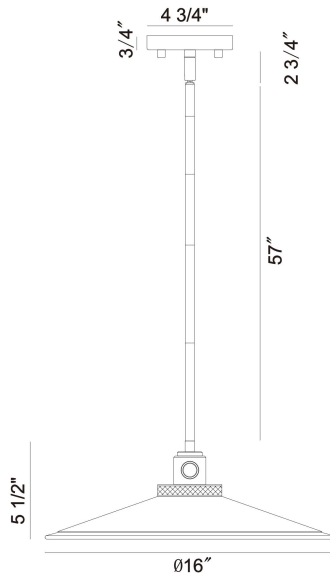

DECKARD, 16IN INTEGRATED LED OUTDOOR PENDANT

PRODUCT DETAILS

No.	:	47405-011
Product Color	:	GOLD-BLACK MIX
Product Material	:	GOL-BLK
Shade / Accent Colour	:	BLACK
Shade / Accent Material	:	GLASS
Diameter	:	16"
Height	:	4.5"
Weight	:	10.8LBS
Shade Height	:	2"
Shade Diameter	:	16"

LIGHT SOURCE DETAILS

Light Source Type	:	INTEGRATED LED
Bulb Voltage	:	36V
Total Wattage	:	14W
Delivered Lumens	:	303LM
Kelvin	:	3000K
CRI	:	90
Dimmable	:	YES

OPTIONS AVAILABLE

ITEM NO.	FINISH	SHADE
47405-011	GOLD-BLACK MIX	BLACK

TECHNICAL DETAILS

Hanging Support Type	:	ROD
Canopy / Backplate Height	:	1.5"
Canopy / Backplate Dia.	:	4.75"
IP Rating	:	IP44
Beam Angle	:	180

PROJECT INFORMATION

 Job Name: Date: Type:

 Comments: