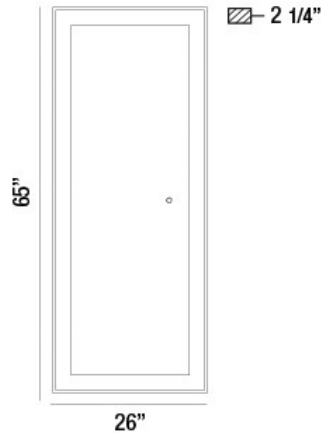

33833, 26"W x 65"H RECTANGULAR MIRROR

PRODUCT DETAILS

No.	:	33833-019
Product Color	:	BLACK
Width	:	26"
Height	:	65"
Ext	:	2.25"
Weight	:	56.4lbs

LIGHT SOURCE DETAILS

Light Source Type	:	INTEGRATED LED
Input Voltage	:	120V
Bulb Voltage	:	12V
Total Wattage	:	65W
Total Lumen	:	7610lm
Kelvin	:	3000/4500/6400K
CRI	:	90
Dimmable	:	Yes

Options Available

ITEM NO.	FINISH	SHADE
33833-019	BLACK	

TECHNICAL DETAILS

Location	:	DAMP
Approval	:	

PROJECT INFORMATION

 Job Name: Date: Type:

 Comments: