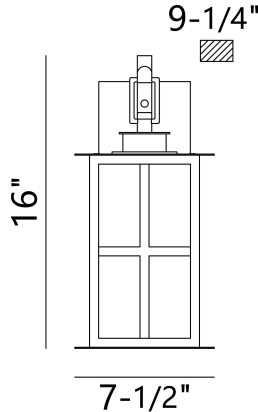

GREYSON, 16IN INTEGRATED LED OUTDOOR WALL LANTERN

PRODUCT DETAILS

No.	:	47200-012
Product Color	:	BRASS-BLACK MIX
Product Material	:	GOL-BLK
Shade / Accent Colour	:	CLEAR
Shade / Accent Material	:	GLASS
Length	:	7.75"
Width	:	7.5"
Height	:	16"
Ext	:	9.25"
Weight	:	10.3LBS
Shade Length	:	6"
Shade Width	:	6"
Shade Height	:	10.75"

TECHNICAL DETAILS

Hanging Support Type	:	J-BOX
Canopy / Backplate Length	:	6.75"
Canopy / Backplate Height	:	5"
Canopy / Backplate Width	:	1.25"
IP Rating	:	IP44
Beam Angle	:	270

PROJECT INFORMATION

 Job Name: Date: Type: