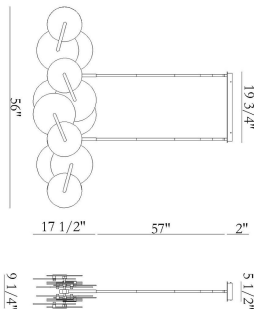

NUVOLA, 56IN INTEGRATED LED LINEAR CHANDELIER

PRODUCT DETAILS

No.	:	47210-028
Product Color	:	MATTE BLACK
Product Material	:	BLACK
Shade / Accent Colour	:	WHITE
Shade / Accent Material	:	GLASS
Length	:	56"
Width	:	9"
Height	:	17.5"
Weight	:	33.7LBS
Shade Height	:	0.125"
Shade Diameter	:	8"

LIGHT SOURCE DETAILS

Light Source Type	:	INTEGRATED LED
Bulb Voltage	:	24V
Total Wattage	:	92W
Delivered Lumens	:	5520LM
Kelvin	:	3000K
CRI	:	90
Dimmable	:	YES

OPTIONS AVAILABLE

ITEM NO.	FINISH	SHADE
47210-011	GOLD	WHITE
47210-028	MATTE BLACK	WHITE

TECHNICAL DETAILS

Hanging Support Type	:	ROD
Canopy / Backplate Length	:	19.75"
Canopy / Backplate Height	:	1"
Canopy / Backplate Width	:	5.5"
IP Rating	:	IP22
Title 24	:	YES
Beam Angle	:	270

PROJECT INFORMATION