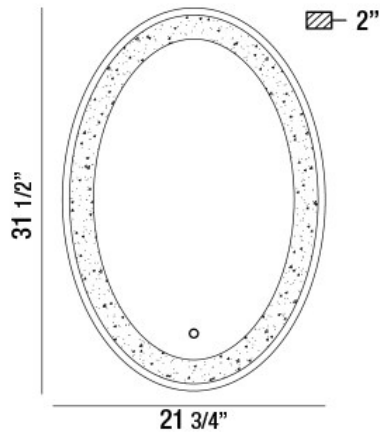

PROJECT INFORMATION

Job Name: Date: Type:

Comments: