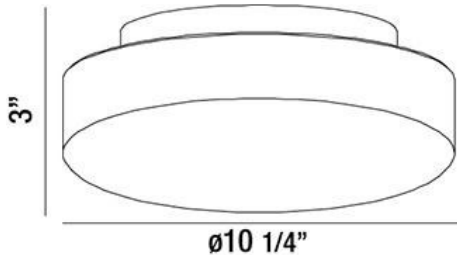

## RAMATA, 11" CEILING MOUNT

### PRODUCT DETAILS

No.	:	26144-016
Product Color	:	WHITE
Shade / Accent Colour	:	OPAL WHITE GLASS
Diameter	:	10.25"
Height	:	3"
Weight	:	2.4lbs

### TECHNICAL DETAILS

Canopy / Backplate Dia.	:	7"
Adjustable Lamp Head	:	No
Approval	:	